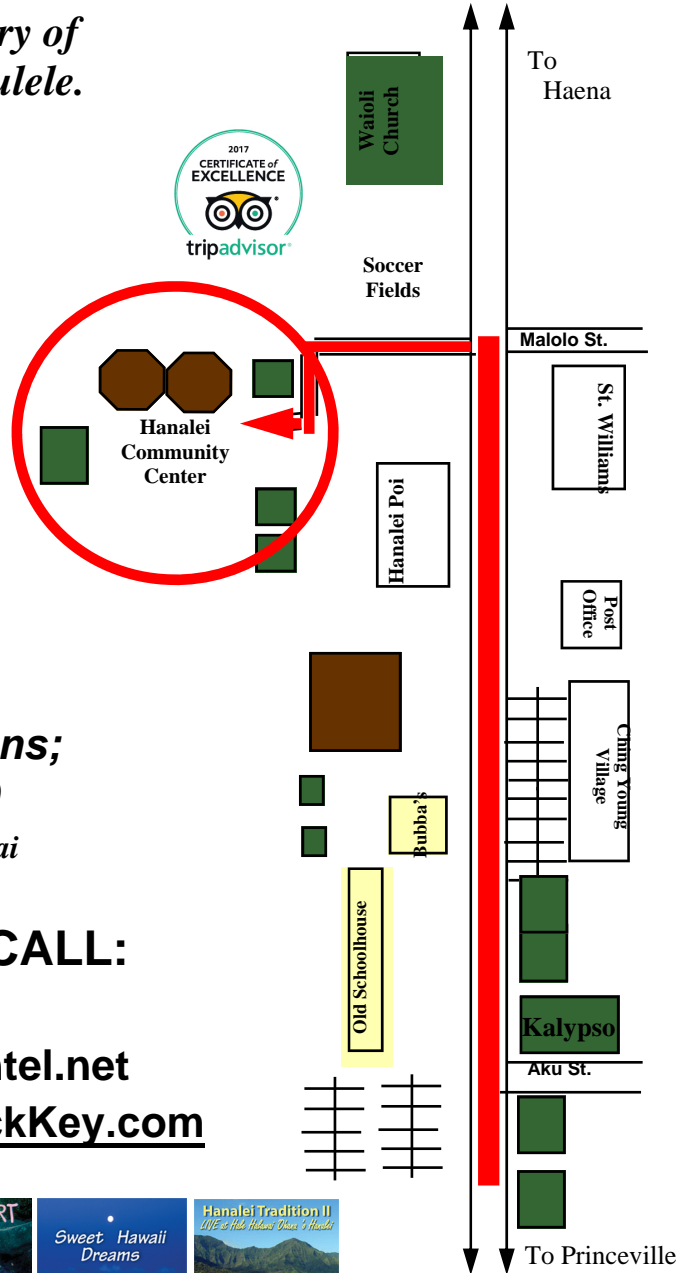

Hanalei Community Center

TICKETS:

**$25 Adult; $20 50+years & Teens;
$10 6-12 years; 0-6 years $0**

(Proceeds supports the center - Hale Halawai 'Ohana 'o Hanalei and this program.)

**Reservations & INFO CALL:
826-1469**

Email: aplenty@hawaiiantel.net

Website: www.McMasterSlackKey.com